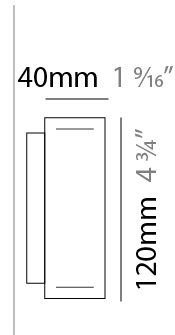

GENERAL

Series: Woodlin
Subseries: LED120
Brand: Tunto
Division: Design
Mounting Type: Surface
Mounting Location: Wall
Subcategory: Profile

PHYSICAL

Shape: Rectangle
Length (mm): 200
Length (in): 7 ⁷/₈
Width (mm): 40
Width (in): 1 ⁹/₁₆
Height (mm): 120
Height (in): 4 ³/₄
Extension (mm): 40
Extension (in): 1 ⁹/₁₆
Light Distribution: Direct / Indirect
Diffuser: Opal
Fixture Finish: [WAL / ASH / OAK / BLK / WHI](#)
Fixture Material: Wood

GENERAL

Series: Woodlin
Subseries: LED120
Brand: Tunto
Division: Design
Mounting Type: Surface
Mounting Location: Wall
Subcategory: Profile

PHYSICAL

Shape: Rectangle
Length (mm): 700
Length (in): 27 ⁹/₁₆"
Width (mm): 40
Width (in): 1 ⁹/₁₆"
Height (mm): 120
Height (in): 4 ³/₄"
Extension (mm): 40
Extension (in): 1 ⁹/₁₆"
Light Distribution: Direct / Indirect
Diffuser: Opal
Fixture Finish: [WAL / ASH / OAK / BLK / WHI](#)
Fixture Material: Wood

PROJECT	_____
TYPE	_____
SPECIFIER	_____
QUANTITY	_____
DATE	_____

700mm 27 ⁹/₁₆"

Indirect

LED120 SURFACE

D73029-

PROJECT

TYPE

SPECIFIER